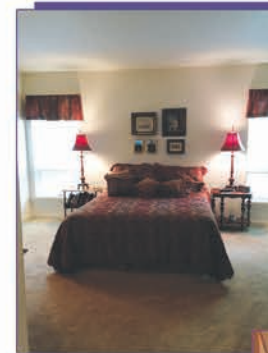

## A Beautiful, Elegant Custom Built Home with a Scenic view

This 2-story, 4 bedroom 2.5 bath brick home sits all by itself on an 11.7 acre cul-de-sac overlooking a ravine and a creek for a scenic rural view.

## Large Family Room with a View

Fabulous family room with 3 windows that bring the outdoors in. This room features hardwood floors, crown molding a wood burning fireplace with a gas starter.

## Living Room or Office

Just inside the front door, this space makes for a great office with a vaulted ceiling and cherry built-ins for computer use.

Stunning window brings light and beauty to this office space!

## Elegant Master Suite

Conveniently located on the first floor, the master bedroom and bath are elegantly done with a walk-in closet, a large garden tub, dual sinks, plenty of storage, and ceramic tiled flooring.