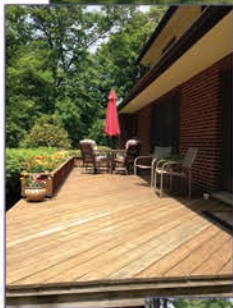

### **Features**

**Attached 2 Car Garage  
2 Fireplaces  
Kitchen 12 x 21  
Living Room 13 x 16  
Dining Room 13 x 15  
Family 18 x 21  
Master Bedroom x 15 x 15  
2nd Bedroom 12 x 15  
3rd Bedroom 12 x 13  
4th Bedroom 17 x 17  
Bathrooms 2 1/2  
Laundry Room 6 x 9  
Full Basement  
Office 12.5 x 16**

## A Beautiful, Elegant Custom Built Home with a Scenic view

This 2-story, 4 bedroom 2.5 bath brick home sits all by itself on an 11.7 acre cul-de-sac overlooking a ravine and a creek for a scenic rural view.

## Private Wooded Yard

A beautifully maintained yard, professionally landscaped with lots of privacy and a spacious deck for outdoor gatherings.